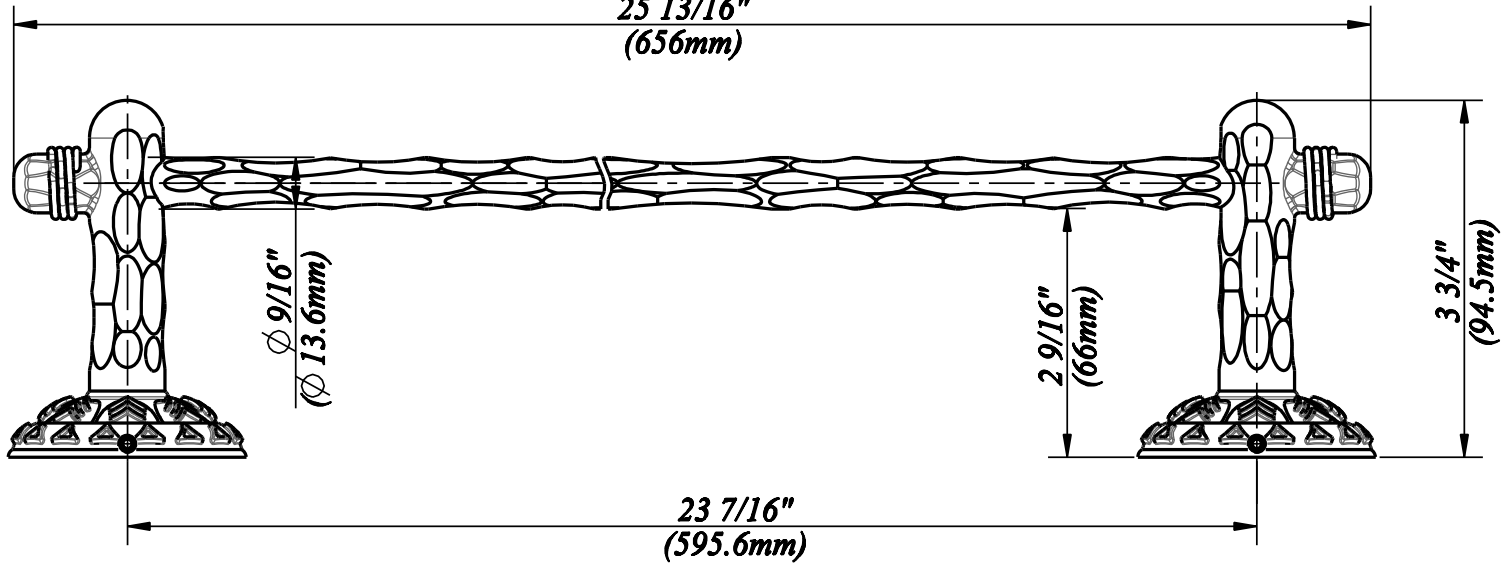

$\phi 2.71/16"$
 $(\phi 62mm)$

$25\ 13/16"$
 $(656mm)$

$\phi 9/16"$
 $(\phi 13.6mm)$

$2\ 9/16"$
 $(66mm)$

$3\ 3/4"$
 $(94.5mm)$

$23\ 7/16"$
 $(595.6mm)$

ZONE	DESCRIPTION	BY	DATE	APPROVE
REVISIONS				

REVIEWED	
CHECKED	
DESIGN	DATE
<i>Fusion Hardware Group Inc.</i>	
UNIT	mm

FUSION HARDWARE GROUP.	
TITLE:	
<i>Batik Towel Bars 24"</i>	
ITEM	REV
BAT-TBR-XXX-24 AS(BMB00200)	A
SCALE	MATERIAL
	SIZE A4 SHEET OF